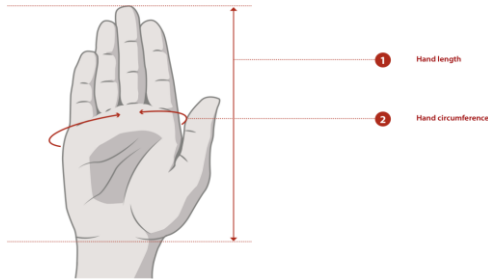

Men's Gloves

Size	S	M	L	XL	XXL
Glove Size	7-7.5	8-8.5	9-9.5	10-10.5	11
Hand Circumference	18.5-19.5	21-22.5	23.5-24.5	26-27.5	29

Women's Gloves

Size	XS	S	M	L	XL
Glove Size	6	6.5	7-7.5	8	8.5
Hand Circumference	16.5	17.5	19-20.5	22	23.5

1 Hand Length: With your hand open, measure from the tip of your middle finger, down to the crease at the base of your palm.

2 Hand Circumference: With your hand open, measure around the circumference of your hand, at the base of your knuckles.