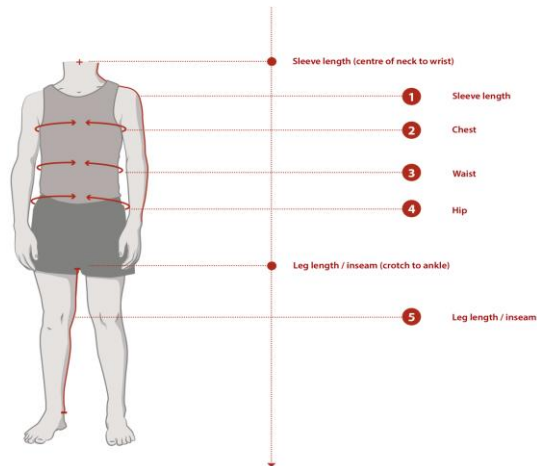

FINKID – SIZE CHART

Kid's Jackets and Tops

Age	3-9 Month	9-12 Month	1-2 Years	3-4 Years	4-5 Years	5-6 Years	7-8 Years	9-10 Years	11-12 Years
Finkid Size	60 /70	80/90	90/100	100/110	110/120	120/130	130/140	140/150	150/160
Height	68-74 cm	80-86 cm	92-98 cm	100-110 cm	110-116 cm	122-128 cm	134-140 cm	146-152 cm	158-164 cm
Chest	42-44 cm	45-47 cm	48-50 cm	52-54 cm	56-58 cm	60-62 cm	64-67 cm	70-73 cm	76-79 cm
Sleeve length	21-23 cm	25-27 cm	29-31 cm	33-35 cm	37-39 cm	41-43 cm	45-47 cm	49-52 cm	54-57 cm

Kid's Pants and Tights

Age	3-9 Month	9-12 Month	1-2 Years	3-4 Years	4-5 Years	5-6 Years	7-8 Years	9-10 Years	11-12 Years
Finkid Size	60 /70	80/90	90/100	100/110	110/120	120/130	130/140	140/150	150/160
Height	68-74 cm	80-86 cm	92-98 cm	100-110 cm	110-116 cm	122-128 cm	134-140 cm	146-152 cm	158-164 cm
Waist	43-44 cm	45-46 cm	47-48 cm	49-50 cm	51-52 cm	53-54 cm	55-57 cm	59-62 cm	65-68 cm
Side length	39-41 cm	43-46 cm	50-54 cm	58-62 cm	66-70 cm	74-78 cm	82-86 cm	90-94 cm	98-102 cm

- 1 Sleeve Length:** With your arms in a slightly bent position, measure from the centre of the back of your neck, along the length of your arm, to the wrist.
- 2 Chest:** Measure the chest circumference at the fullest point keeping the tape horizontal around the body.
- 3 Waist:** Measure the waist circumference at the smallest part of the waist, often at or above the belly button, keeping the tape horizontal around the body.
- 4 Hip:** Measure the hip circumference at the fullest part of the seat, keeping the tape horizontal around the body.
- 5 Inseam:** Measure the distance from the crotch to your ankle. Or you can take a pair of pants that fits and measure the inseam.

Kid's Headwear

Age	3-9 Month	9-12 Month	1-2 Years	3-4 Years	4-5 Years	5-6 Years	7-8 Years	9-10 Years	11-12 Years
Kind Size	40	44 / XS	48 / S	50 / M	50 / M	52 / L	52 / L	54 / XL	54 / XL
Head Circumference	40-43 cm	44-47 cm	48-49 cm	50-51 cm	50-51 cm	52-53 cm	52-53 cm	54-55	54-55