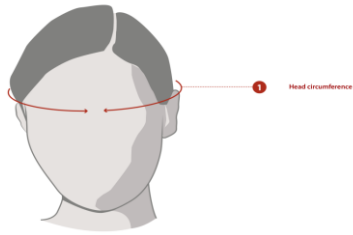

Age	3-9 Month	9-12 Month	1-2 Years	3-4 Years	4-5 Years	5-6 Years	7-8 Years	9-10 Years	11-12 Years
Kind Size	40	44 / XS	48 / S	50 / M	50 / M	52 / L	52 / L	54 / XL	54 / XL
Head Circumference	40-43 cm	44-47 cm	48-49 cm	50-51 cm	50-51 cm	52-53 cm	52-53 cm	54-55	54-55

1 Head Circumference: Wrap measuring tape around your head, just above eyebrows.