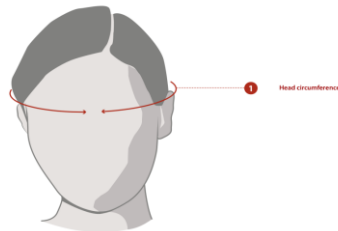

Size	S		M		L	
	inch	cm	inch	cm	inch	cm
Head Circumference	20.45-21.25	52-54	21.65-22.45	55-57	22.8-23.6	58-60

Faction Skate-Style

Size	S		M		L	
	inch	cm	inch	cm	inch	cm
Head Circumference	20-22	51-56	21.25-23.25	54-59	22.75-24.75	58-63

XLV (Extra Large Helmets)

Size	XL	
	inch	cm
Head Circumference	22.8-25.6	58-65

Universal (Ergodial Helmets)

Size	Adults		Women / Youth	
	inch	cm	inch	cm
Head Circumference	21.25-24	54-61	21.25-24	54-61

Onestep Kids (Dart and Splash)

Size	Universal Toddler		Universal Kids	
	inch	cm	inch	cm
Head Circumference	18-19.75	46-50	19.75-21.5	50-54

Onestep Kids (Tater)

Size	Extra Small		Small	
	inch	cm	inch	cm
Head Circumference	18-19.75	46-50	19.75-21.5	50-54

1 Head Circumference: Wrap measuring tape around your head, just above eyebrows.