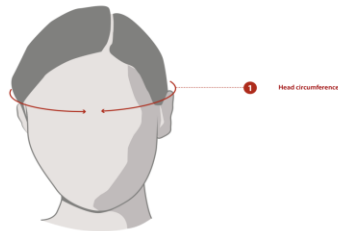

BELL – SIZE CHART

Unisex Helmets - Powersports

Size	XXS		XS		SM		MD		LG		XL		XXL	
	inch	cm	inch	cm	inch	cm	inch	cm	inch	cm	inch	cm	inch	cm
Head Circumference	20-20 3/4	52-53	21 1/4-21 5/8	54-55	21 5/8-22	55-56	22.5-22 3/4	57-58	22 3/4-23 1/4	58-59	23 5/8-24	60-61	24.5-24 3/4	62-63

Drifter DLX and Pit Boss	SM		MD		LG		XL	
	inch	cm	inch	cm	inch	cm	inch	cm
Head Circumference	20 3/4-21 5/8	53-56	22-22 3/4	56-58	22 3/4-23 5/8	58-60	24-24 3/4	61-63

Unisex Helmets - Cycling

Size	S		M		L	
	inch	cm	inch	cm	inch	cm
Head Circumference	20-21.75	51-55	21.75-23.25	55-59	23.25-24.75	59-63

Unisex Onestep

Size	Adults (Muni)		Women (Arella)	
	inch	cm	inch	cm
Head Circumference	21.25-24	54-61	19.6-22.45	50-57

1 Head Circumference: Wrap measuring tape around your head, just above eyebrows.

Sanction Full-Face Helmets